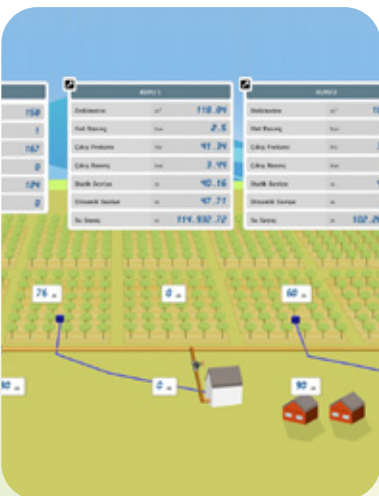

Believing in environmental, health and safety controls and practices, Mese Tarım A.Ş. produces fruit in accordance with international commercial standards that demanded by today's consumers.

We are waiting for you in our garden to explore Mese Tarım orchard with **465,000** square meters of land, **143,000 saplings** and **an annual production of 2800 tons**, which started the agriculture sector with a sapling and made significant contributions to the agriculture of the region and Turkey.

Meteorology

Thanks to our meteorology station, we follow the local weather conditions and provide a general forecast about the weather. Many measurements such as air temperature, soil temperature, soil moisture, solar heating, hail, wind direction, wind speed and herbal disease tracking in our garden are made instantly and monitored daily.